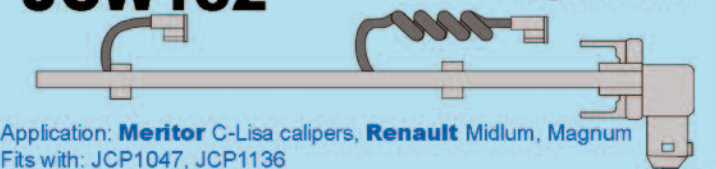

JCW131

Length: 270mm

Fits with JCW128

Application:
Iveco Eurocargo, Eurostar, Eurotech, Eurotrakker, Stralis
Kassbohrer Setra, **Scania** 4 series - Fits with: JCP1000

JCW132

Length: 360mm

Application: **Meritor** C-Lisa calipers, **Renault** Midlum, Magnum
Fits with: JCP1047, JCP1136