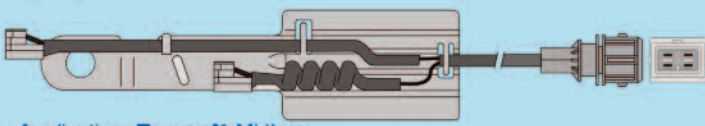

JCW125

Length: 350mm

Application:
Renault Premium
Fits with: JCP1404

JCW126

Length: 380mm

Application: **DAF** LF55, **Dennis Dart**, **Volvo** Merit
Fits with: JCP129, JCP1389

JCW127

Length: 460mm