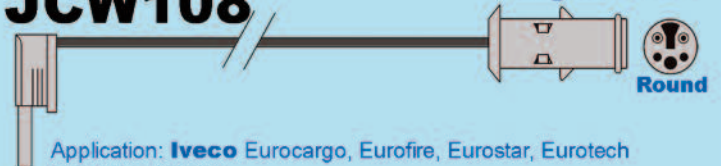

JCW108

Length: 380mm

Application: **Iveco** Eurocargo, Eurofire, Eurostar, Eurotech
Fits with: JCP773