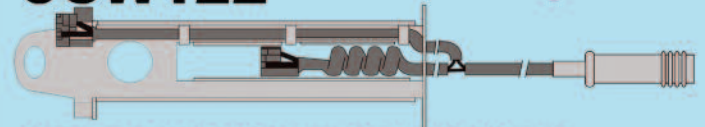

JCW120

Length: 330mm

Application: **DAF** LF45, **Optare** Solo
Fits with: JCP1279

JCW121

Length: 360mm

Application: **Iveco** Eurocargo
Fits with: JCP1279

JCW122

Length: 315mm

Application: **MAN** L2000 series, LE series, M2000 series
Fits with: JCP1279

JCW123

Length: 340mm

Application: **Renault** Midlum
Fits with: JCP1279

JCW124

Length: 310mm

Application:
ERF ECL, ECM,
ECS, ECT, ECX,
MAN TG-A series
Fits with: JCP1404