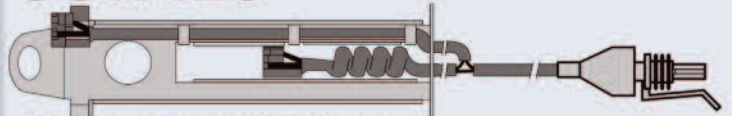

JCW120

Length: 330mm

Application: **DAF** LF45, **Optare** Solo
Fits with: JCP1279