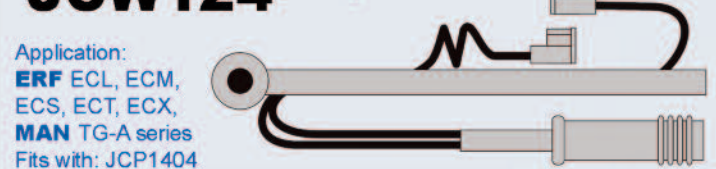

Application: **MAN** L2000 series, LE series, M2000 series
Fits with: JCP1279

JCW123

Length: 340mm

Application: **Renault** Midlum
Fits with: JCP1279

JCW124

Length: 310mm

Application:
ERF ECL, ECM,
ECS, ECT, ECX,
MAN TG-A series
Fits with: JCP1404