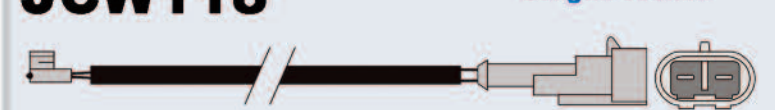

JCW118

Length: 500mm

Application: **Auwarter** Cityliner, **Iveco** Cargoplus, Eurocargo Maxim
Fits with: JCP770, JCP1000, JCP1126