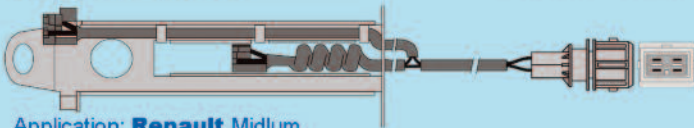

Application: **MAN** L2000 series, LE series, M2000 series
Fits with: JCP1279

JCW123

Length: 340mm

Application: **Renault** Midlum
Fits with: JCP1279

JCW124

Length: 310mm

Application:
ERF ECL, ECM,
ECS, ECT, ECX,
MAN TG-A series
Fits with: JCP1404