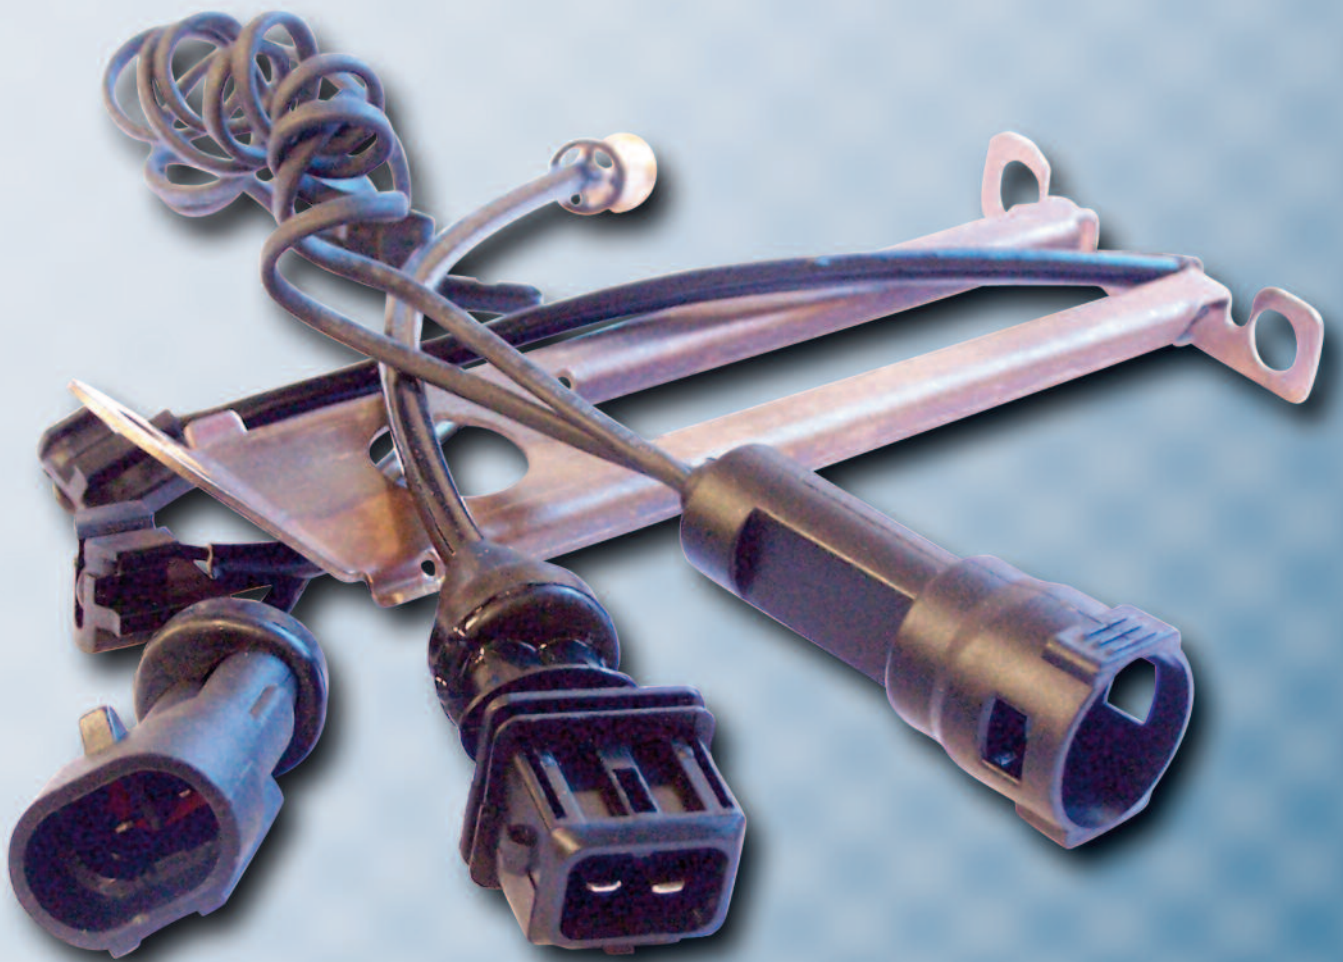

JURATEK®

***Brake Pad
Wear Leads***

JCW101

Length: 500mm

Application: **Iveco** Eurocargo
Fits with: JCP1126

JCW102

Length: 490mm

Application: **Iveco** Eurocargo, **Renault** Midliner
Fits with: JCP1126